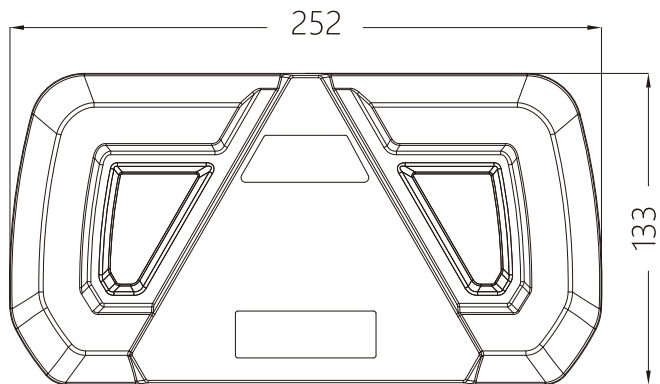

Wiring Diagram For CA 7046/47

Black	– Earth
Green	– Tail
Red/blue	– Stop
Green/brown	– Indicator
Red	– Fog
Purple/green	– Reverse