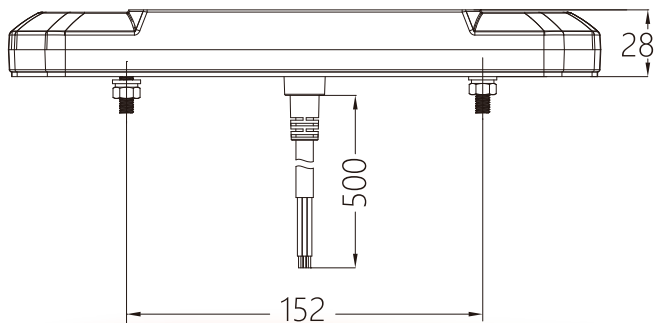

Wiring Diagram For CA 7046/47

Black	– Earth
Green	– Tail
Red/blue	– Stop
Green/brown	– Indicator
Red	– Fog
Purple/green	– Reverse